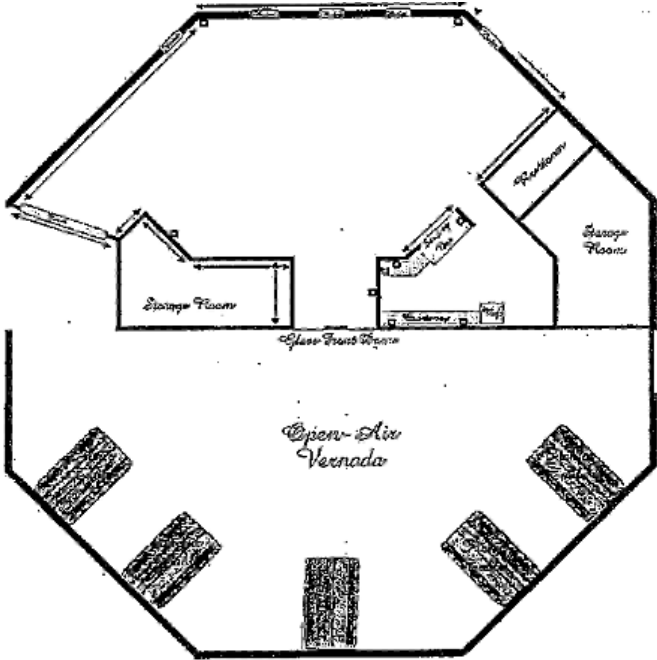

Beachfront Pavilion Rental Information

Floorplan

The renter of this facility has the use of one building and exclusive use of the attached veranda. The room has its own private restroom. The adjoining pavilion/veranda is for public use along with the public restrooms/showers. A sand volleyball court is located in front of the public veranda.

Extra Amenities

Main Meeting Room

- 6' Banquet Table with chairs (Seating for up to 85 people)
- Decorator tropical trees with attached mini lights
- Icicle lights above the windows facing "Little Bay"
- Serving window